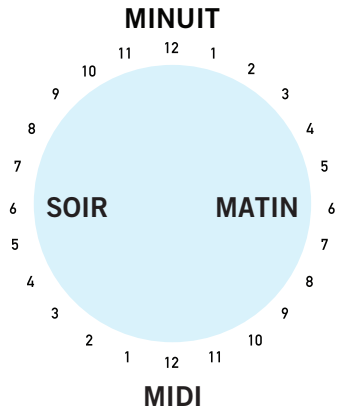

HORS POINTE 12,8¢/kWh

NORMALE 12,8¢/kWh

DE POINTE 12,8¢/kWh

NOUVEAU PRIX D'ÉLECTRICITÉ POUR LES CLIENTS QUI UTILISENT LA TARIFICATION SELON L'HEURE DE LA CONSOMMATION DÉBUT LE 1^E JUIN

À compter du 1er juin 2020, le prix de l'électricité pour toutes les heures de consommation de la journée sera de 12,8 ¢/kWh. Ce prix s'applique aux clients qui paient les tarifs selon l'heure de consommation et qui achètent leur électricité à leur service public ou à un fournisseur de compteur individuel. Le gouvernement de l'Ontario a annoncé que ce prix sera en vigueur du 1er juin au 31 octobre 2020.

C'est le prix qui figure à la ligne électricité de votre facture et qui s'applique seulement à l'électricité que vous consommez. Il n'inclut pas les autres frais tels que la livraison.

Le prix fixe ne s'applique pas aux clients qui ont un contrat avec un détaillant d'électricité ni aux clients qui paient des tarifs par palier. Les seuils et la tarification par palier établis en novembre 2019 restent en vigueur.

Nous joindre : 1-877-632-2727; clavardage :
oeb.ca/fr/contactez-nous; ConsumerRelations@oeb.ca